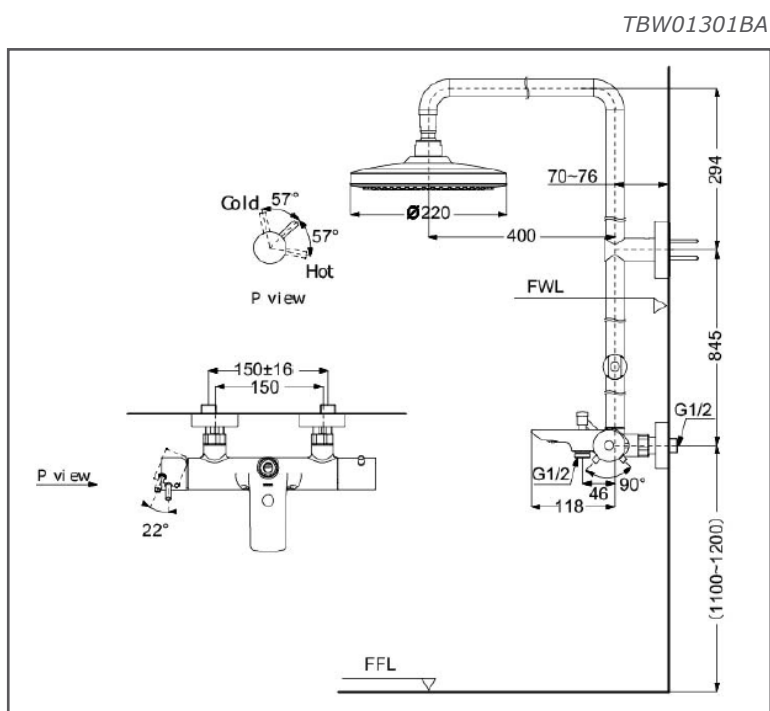

TOTO Shower Fittings

Shower Column
w/ Shower Head (Round) and Spout (1 mode)

TBW01301BA

FEATURES

- 1 mode function, Round shape over head shower (Comfort Wave)
- Safety with anti-drop mechanism

SPECIFICATIONS

- Water Pressure : 0.25 Mpa ~ 0.75 Mpa
- Finish : Chrome
- Dimension : Diameter - 220 mm
- Shape : Round

PARTS DESCRIPTION

- TBW01301BA : Shower Column w/ Shower Head (Round) and Spout (1 mode)

Please consult, TOTO representative for more details.